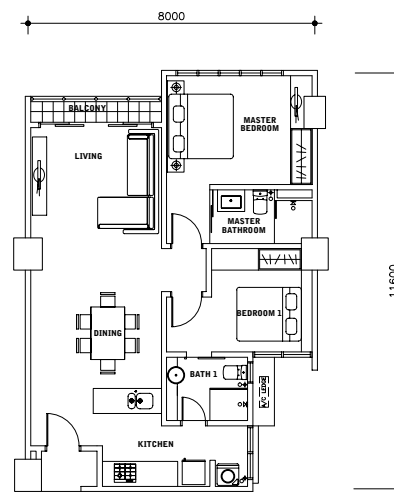

Block 5: LEVEL 2 – 10

- Type A2
- Type B2
- Type C1
- Type C2
- Type D1
- Type D2

TYPE A2

UNIT #05, 06
2+1 Bedroom
1,035 sq.ft.

TYPE C2

UNIT #02
1 Bedroom
715 sq.ft.

TYPE B2

UNIT #03, 2A
2 Bedroom
900 sq.ft.

TYPE D1

UNIT #07
1 Bedroom
595 sq.ft.

TYPE C1

UNIT #01
2 Bedroom
855 sq.ft.

TYPE D2

UNIT #08
2 Bedroom
1,105 sq.ft.

All plans are subject to amendments as approved by the relevant authorities. Floor areas are approximate measurements and subject to final survey.