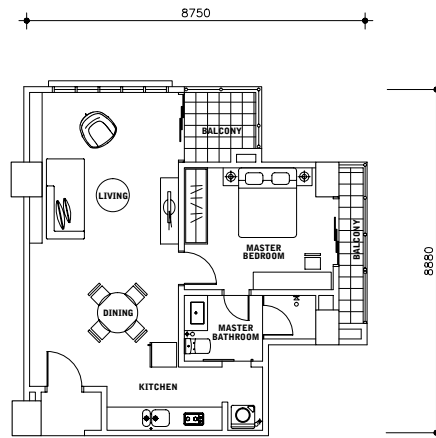

Block 5: LEVEL 2 – 10

- Type A2
- Type B2
- Type C1
- Type C2
- Type D1
- Type D2

TYPE A2

UNIT #05, 06
2+1 Bedroom
1,035 sq.ft.

TYPE C2

UNIT #02
1 Bedroom
715 sq.ft.

TYPE B2

UNIT #03, 2A
2 Bedroom
900 sq.ft.

TYPE D1

UNIT #07
1 Bedroom
595 sq.ft.

TYPE C1

UNIT #01
2 Bedroom
855 sq.ft.

TYPE D2

UNIT #08
2 Bedroom
1,105 sq.ft.

All plans are subject to amendments as approved by the relevant authorities. Floor areas are approximate measurements and subject to final survey.