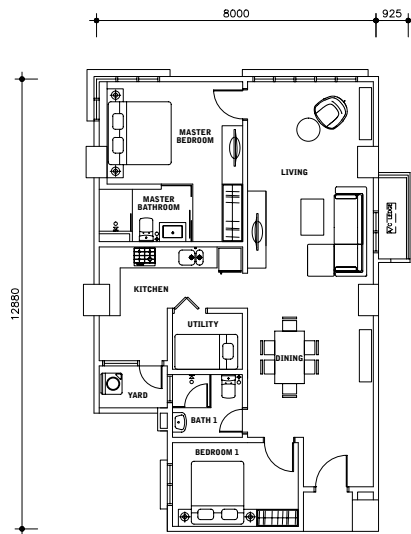

Block 5: LEVEL 2 – 10

- Type A2
- Type B2
- Type C1
- Type C2
- Type D1
- Type D2

TYPE A2

UNIT #05, 06
2+1 Bedroom
1,035 sq.ft.

TYPE C2

UNIT #02
1 Bedroom
715 sq.ft.

TYPE B2

UNIT #03, 2A
2 Bedroom
900 sq.ft.

TYPE D1

UNIT #07
1 Bedroom
595 sq.ft.

TYPE C1

UNIT #01
2 Bedroom
855 sq.ft.

TYPE D2

UNIT #08
2 Bedroom
1,105 sq.ft.

All plans are subject to amendments as approved by the relevant authorities. Floor areas are approximate measurements and subject to final survey.